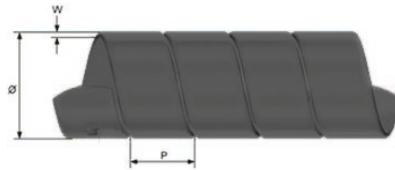

**Loom & Tubing**

**D**

Heavy-Duty Spiral Wrap (Applications)

**Spiral Wrap (Heavy-Duty)**

- Provides safe protection for cables, wires, hoses, tubing
- Protect against abrasion, chafing and cuts and also helps prevent tangling
- Made of frost and heat resistant HDPE (Heavy-Duty Polyethylene)
- This polyethylene is extruded, giving its final form smooth, rounded edges
- Temperature range: -50°C to 80°C (-58°F to 176°F)

- Made with Anti-Static and UV Protection additives
- Tolerates acids, oils and solvents
- For bundling purposes, Heavy-Duty Spiral Wrap can be expanded to three times its ID.
- Withdraws during storage and transportation, as it will return to its original size when installed (good memory)
- Larger diameter sizes available
- Also available in other colours (Blue, Green, Orange, Red, White, Yellow)

**UV Black**

Nominal OD	(Ø) Actual OD	ID	(W) Wall Thickness	(P) Pitch	Min/Max Bundle Range	10FT/PK	12FT/PK	20FT/PK	25FT/PK	100FT/PK			
1/2"	0.472"	12mm	0.40"	.05"	1.20mm	0.40"	10.5mm	Less than 0.625"			*669802	*769802	*NEW
5/8"	0.630"	16mm	0.50"	.05"	1.30mm	0.50"	12.0mm	0.500" to 0.688"			*669804	*769804	*NEW
3/4"	0.787"	20mm	0.65"	.08"	2.00mm	0.80"	20.0mm	0.688" to 0.875"			*669806	*769806	*NEW
1"	0.984"	25mm	0.80"	.09"	2.20mm	1.00"	25.0mm	0.875" to 1.125"			*669835	*769835	*NEW
1-1/4"	1.260"	32mm	1.10"	.10"	2.50mm	0.90"	22.0mm	1.125" to 1.375"		*669836		*769836	*NEW
1-1/2"	1.575"	40mm	1.40"	.11"	2.70mm	0.94"	24.0mm	1.375" to 1.625"		*669837		*769837	*NEW
2"	1.969"	50mm	1.70"	.13"	3.40mm	1.20"	30.0mm	1.625" to 2.375"	*669838			*769838	*NEW
2-1/2"	2.480"	63mm	2.20"	.15"	3.70mm	1.50"	37.0mm	2.375" to 2.625"				*769839	*NEW