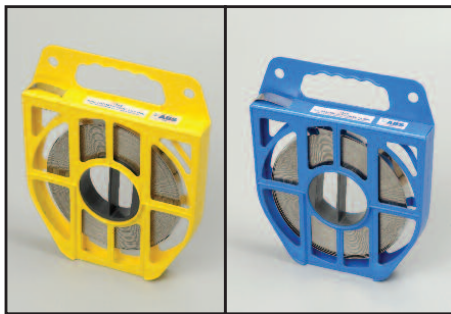

STAINLESS STEEL CABLE TIES & ACCESSORIES

Releasable Coated Black 316 Stainless Steel 440 lb.

Techspan #	Description	Length/Size	U/M	QTY/PK
RC-12450SSC	Releasable-PPA 571 Coated-SS316, 440lb Tensile Black	12"	PK	100
RC-24450SSC	Releasable-PPA 571 Coated-SS316, 440lb Tensile Black	24"	PK	100

Releasable Coated Black 316 Stainless Steel 440 lb. available in 14 inch and 24 inch lengths.

Stainless Steel Straps for High Tensile Applications

B-50SS201 in 100 ft roll

B-75SS201 in 100 ft roll

Techspan #	Description	Length/Size	U/M	QTY/PK
B-50SS201	Stainless Steel Straps for High Tensile Applications SS201	1/2" 100' roll	ROLL	100 FT
B-50SS316	Stainless Steel Straps for High Corrosive Applications SS316	1/2" 100' roll	ROLL	100 FT
B-75SS201	Stainless Steel Straps for High Tensile Applications SS201	3/4" 100' roll	ROLL	100 FT
B-75SS316	Stainless Steel Straps for High Corrosive Applications SS316	3/4" 100' roll	ROLL	100 FT
BC-50SS316	PPA 571 Coated Stainless Steel Straps for Extra High Corrosive applications SS316	1/2" 100' roll	ROLL	100 FT

Stainless Steel Jaw Type Clips

Techspan #	Description	Length/Size	U/M
JC50SS201	Jaw Type Clips SS201	1/2"	EA
JC50SS316	Jaw Type Clips SS316	1/2"	EA
JC75SS201	Jaw Type Clips SS201	3/4"	EA
JC75SS316	Jaw Type Clips SS316	3/4"	EA

MiniBracket With Bolt & Washer

Techspan #	Description	Length/Size	U/M
RM50MFA	MiniBracket w Bolt & Washer	1/2" flare	EA
RM50MSA	MiniBracket w Bolt & Washer	1/2" str	EA
RM75SFA	1 Bolt Bracket w Bolt & Wash	3/4" flare	EA
RM75SSA	1 Bolt Bracket w Bolt & Wash	3/4" str	EA
RM75TSA	2 Bolt Bracket w Bolt & Wash	3/4" str	EA