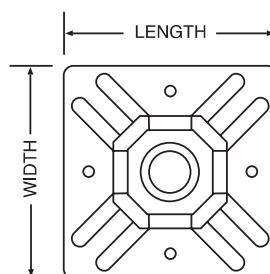

MOUNTING PADS

- **Easy Insertion of Cable Ties** lead-n-feature funnels cable ties into position and countersunk screw hole allows cable tie to easily pass over screw head
- **Saves Positioning Time** with the 4 sided entry and center screw hole

**PLENUM
RATING
AH-2**

Rubber Adhesive Natural & UV Black Cable Ties Mount (4Ways)

- Material with Pure Nylon 6.6, UL 94V-2, Operation temp. -40°C~+85°C (-40°F ~+185°F)

Part no.	Colour	Width mm [Inch]	Length mm [Inch]	Screw Size	For Cable Ties width up to mm [inch]	Std. Pk. Qty.
MPNY7500C	Black	19 [3/4]	19 [3/4]	#4	3.6 [.140]	100
MPNY7509C	Natural					
MPNY7500D	Black	19 [3/4]	19 [3/4]	#4	3.6 [.140]	500
MPNY7509D	Natural					
MPNY1000C	Black	28 [1.1]	28 [1.1]	#6	4.8 [.189]	100
MPNY1009C	Natural					
MPNY1000D	Black	28 [1.1]	28 [1.1]	#6	4.8 [.189]	500
MPNY1009D	Natural					
MPNY1500C	Black	40 [1-1/2]	40 [1-1/2]	#6	9.0 [.354]	100
MPNY1509C	Natural					
MPNY1500D	Black	40 [1-1/2]	40 [1-1/2]	#6	9.0 [.354]	500
MPNY1509D	Natural					

Tolerance: .XXX = ±.005, .XX = ±.015, Fraction = ±1/32"

RoHS PAHs Reach