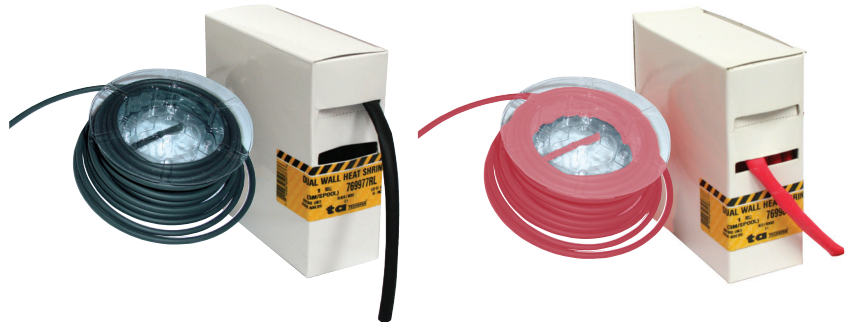

Dual Wall (Adhesive-Lined) Heat Shrink Tubing in Spools

3:1 SHRINK RATIO

Now Available in Small (2 to 10m) & Large (25 to 200m) Spools

- 3:1 shrink ratio
- Made of adhesive-lined, cross-linked polyolefin that is flexible and easy to work with
- Adhesive inner wall provides superior sealing against water, moisture and other contaminants
- Excellent for coverage of irregularly shaped connectors and components

Heat Shrink Applied to Battery Cable Assemblies

Why Use Spools?

Cutting off as much as you need from a continuous spool reduces wasted tubing.

Spoiled Dispenser Box – 2 Metre to 10 Metre Lengths

Expanded ID (Trade Size)	Recovered/ Shrink ID (Approx)	Use with Wire Size (Approx)	Length	Part#	Colour
1/8"	3/64"	22-18GA	10 metres	769974RL	Black
1/8"	3/64"	22-18GA	10 metres	769971RL	Red
3/16"	1/16"	20-12GA	8 metres	769976RL	Black
3/16"	1/16"	20-12GA	8 metres	769982RL	Red
1/4"	3/32"	16-10GA	3 metres	769977RL	Black
1/4"	3/32"	16-10GA	3 metres	769983RL	Red
3/8"	1/8"	12-6GA	5 metres	769978RL	Black
3/8"	1/8"	12-6GA	5 metres	769988RL	Red
1/2"	3/16"	8-2GA	4 metres	769979RL	Black
1/2"	3/16"	8-2GA	4 metres	769985RL	Red
3/4"	1/4"	4-2/0GA	2.5 metres	769980RL	Black
3/4"	1/4"	4-2/0GA	2.5 metres	769986RL	Red
1"	11/32"	2-4/0GA	2 metres	769981RL	Black
1"	11/32"	2-4/0GA	2 metres	769987RL	Red

Spoiled Dispenser Box (2 Metre to 10 Metre Lengths)

Master Spool – 25 Metre to 200 Metre Lengths

Expanded ID (Trade Size)	Recovered/ Shrink ID (Approx)	Use with Wire Size (Approx)	Length	Part#	Colour
1/8"	3/64"	22-18GA	200 metres	*769974MR	Black
3/16"	1/16"	20-12GA	100 metres	*769976MR	Black
1/4"	3/32"	16-10GA	100 metres	*769977MR	Black
3/8"	1/8"	12-6GA	50 metres	*769978MR	Black
1/2"	3/16"	8-2GA	25 metres	*769979MR	Black
3/4"	1/4"	4-2/0GA	25 metres	*769980MR	Black