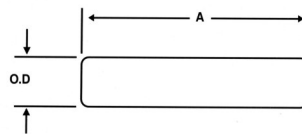

K-SPEC® COPPER SHORT LENGTH COMPRESSION SPLICES

Butt Splice Short Barrel

- Colour coded to show proper die number and colour
- Short barrel designed for regular duty application
- U.L. listed per 486A upto 35kv
- Ideal for confined areas
- Internal wire stops to prevent over insertion of cable

Part No.	WIRE SIZE	COLOUR CODE	LENGTH A in (inches)
SBS8	8 Str.	RED	0.90
SBS6	6 Str.	BLUE	1.00
SBS4	4 Str.	GREY	1.00
SBS2	2 Str.	BROWN	1.25
SBS1	1 Str.	GREEN	1.80
SBS1/0	1/0 Str.	PINK	1.60
SBS2/0	2/0 Str.	BLACK	1.75
SBS3/0	3/0 Str.	ORANGE	1.75
SBS4/0	4/0 Str.	PURPLE	1.90
SBS025	250 MCM	YELLOW	2.00
SBS030	300 MCM	WHITE	2.10
SBS035	350 MCM	RED	2.10
SBS040	400 MCM	BLUE-	2.30
SBS050	500 MCM	BROWN	2.50
SBS060	600 MCM	GREEN	2.50
SBS075	750 MCM	BLACK	3.20

Approved with Burndy, Thomas and Betts, ILSCO and Huskie Tooling.

K-SPEC® COPPER LONG LENGTH COMPRESSION SPLICES

Butt Splice Long Barrel

- Colour coded to show proper die number and colour
- Heavy duty design which permits additional crimp for added mechanical strength
- U.L. listed per 486A upto 35kv
- Ideal for confined areas
- Internal wire stops to prevent over insertion of cable

Part No.	WIRE SIZE	COLOUR CODE	LENGTH A in (inches)
LBS8	8 Str.	RED	1.75
LBS6	6 Str.	BLUE	1.75
LBS4	4 Str.	GREY	1.75
LBS2	2 Str.	BROWN	1.90
LBS1	1 Str.	GREEN	2.20
LBS1/0	1/0 Str.	PINK	2.20
LBS2/0	2/0 Str.	BLACK	2.25
LBS3/0	3/0 Str.	ORANGE	2.25
LBS4/0	4/0 Str.	PURPLE	2.75
LBS025	250 MCM	YELLOW	3.25
LBS030	300 MCM	WHITE	3.50
LBS035	350 MCM	RED	3.75
LBS040	400 MCM	BLUE	3.75
LBS050	500 MCM	BROWN	4.25
LBS060	600 MCM	GREEN	4.50
LBS075	750 MCM	BLACK	4.75