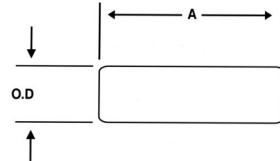

K-SPEC® COPPER SHORT LENGTH COMPRESSION SPLICES

Butt Splice Short Barrel

- Colour coded to show proper die number and colour
- Short barrel designed for regular duty application
- U.L. listed per 486A upto 35kv
- Ideal for confined areas
- Internal wire stops to prevent over insertion of cable

Part No.	WIRE SIZE	COLOUR CODE	LENGTH A in (inches)
SBS8	8 Str.	RED	0.90
SBS6	6 Str.	BLUE	1.00
SBS4	4 Str.	GREY	1.00
SBS2	2 Str.	BROWN	1.25
SBS1	1 Str.	GREEN	1.80
SBS1/0	1/0 Str.	PINK	1.60
SBS2/0	2/0 Str.	BLACK	1.75
SBS3/0	3/0 Str.	ORANGE	1.75
SBS4/0	4/0 Str.	PURPLE	1.90
SBS025	250 MCM	YELLOW	2.00
SBS030	300 MCM	WHITE	2.10
SBS035	350 MCM	RED	2.10
SBS040	400 MCM	BLUE-	2.30
SBS050	500 MCM	BROWN	2.50
SBS060	600 MCM	GREEN	2.50
SBS075	750 MCM	BLACK	3.20

Approved with Burndy, Thomas and Betts, ILSCO and Huskie Tooling.

K-SPEC® COPPER LONG LENGTH COMPRESSION SPLICES

Butt Splice Long Barrel

- Colour coded to show proper die number and colour
- Heavy duty design which permits additional crimp for added mechanical strength
- U.L. listed per 486A upto 35kv
- Ideal for confined areas
- Internal wire stops to prevent over insertion of cable

Part No.	WIRE SIZE	COLOUR CODE	LENGTH A in (inches)
LBS8	8 Str.	RED	1.75
LBS6	6 Str.	BLUE	1.75
LBS4	4 Str.	GREY	1.75
LBS2	2 Str.	BROWN	1.90
LBS1	1 Str.	GREEN	2.20
LBS1/0	1/0 Str.	PINK	2.20
LBS2/0	2/0 Str.	BLACK	2.25
LBS3/0	3/0 Str.	ORANGE	2.25
LBS4/0	4/0 Str.	PURPLE	2.75
LBS025	250 MCM	YELLOW	3.25
LBS030	300 MCM	WHITE	3.50
LBS035	350 MCM	RED	3.75
LBS040	400 MCM	BLUE	3.75
LBS050	500 MCM	BROWN	4.25
LBS060	600 MCM	GREEN	4.50
LBS075	750 MCM	BLACK	4.75