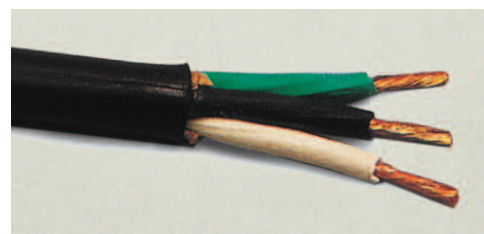

Neoprene Jacketed Extension Cable

Replacement Socket and Plug

Repair or fabricate your own extension cords - 3 conductor, 110 Volts.

Type	1 pk	10 pk
Male Plug	769758	769758B
Female Socket	769759	769759B