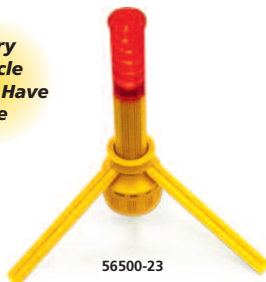

Emergency Warning Flasher

Every Vehicle Should Have One

56500-23

Part No.		Qty/Pkg
56200-23	Warning Flasher is visible to one mile when flashing; doubles as a flashlight. Use with 2 'C' Batteries (not included)	1 PC