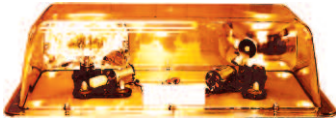

## Mini Light Bars

### HALOGEN BULBS WITH PARABOLIC REFLECTORS

745283

745284

Part No.		Qty/Pkg
745283	16" Mini Light Bar, 2 Rotating Parabolic Reflectors w/centre "V" mirrors, Polycarbonate Amber lens, Flush Aluminum base, Surface mount, 12VDC, Meets SAE J845, Amp. draw 8 max., 50 watt halogen bulbs, 4 5/8" High x 16" Length	1 PC
745284	16" Mini Light Bar, 2 Rotating Parabolic Reflectors, Polycarbonate Amber lens, Flush Aluminum base, Surface mount, 12VDC, Amp. draw 8 max., 50 watt halogen bulbs, 4 5/8" High x 16" Length	1 PC

### WITH TWO STROBEHEADS

745285

745285	16" Mini Light Bar, 2 Strobe Warning Lights with centre "V" mirrors, Polycarbonate Amber Outer lens, Flush Aluminum base, Surface mount, 12VDC, Amp. draw 2 max., Installer chooses flash rate. Options as follows: 14 Joules/sec @ Doubleflash, 18 Joules/sec @ Tripleflash, 22 joules/sec @ Quadflash, 4 5/8" High x 16" Length	1 PC
--------	---	------