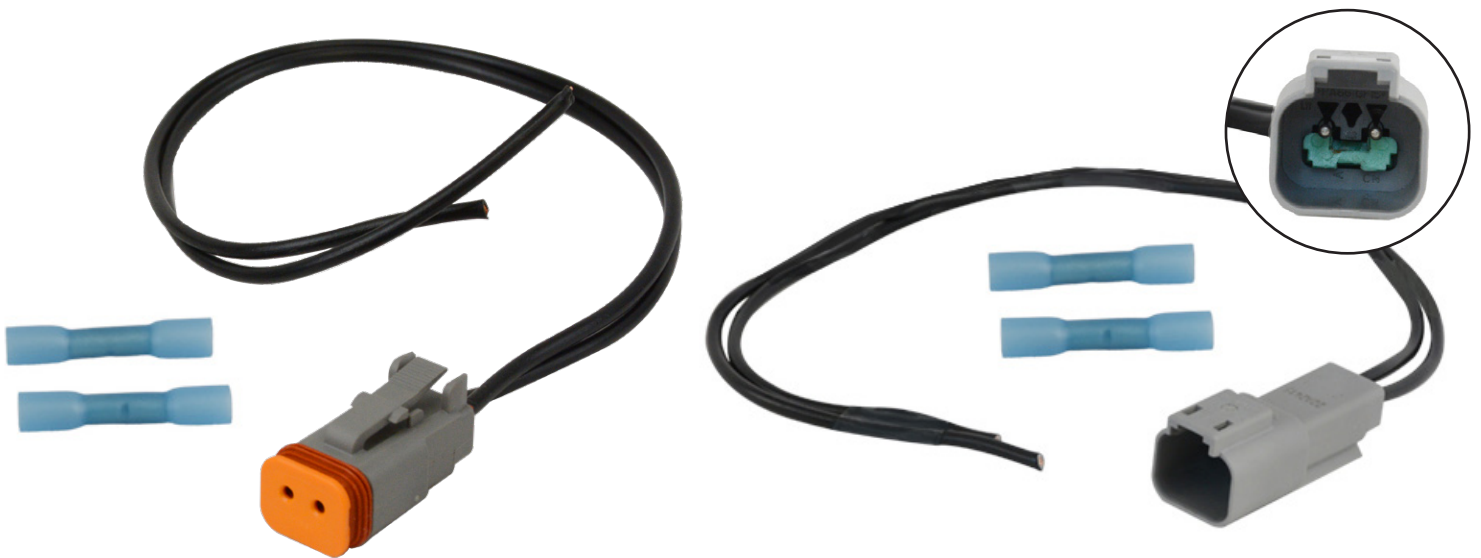

2-Way Deutsch Harnesses

✓ **No Deutsch Crimping Required** ✓ **Save Time & Labour Costs**

*763366

*763365

Ready-to-Connect to most newer
LED Tractor/Utility Lamps

- DT-Series
- **Solid Barrel Contacts**
- 16GA, 12" Wire Leads
- 2 Heat Shrink Butt Splices included

Connection	Harness Consists of:	1 PC/PK	10 PCS/PK
2-Way Plug	DT06-2S Housing + W2S Wedgelock + 0462-201-16141 Solid Contacts + 16GA Wire (12")	763366	763366B
2-Way Receptacle	DT04-2P Housing + W2P Wedgelock + 0460-202-16141 Solid Contacts + 16GA Wire (12")	763365	763365B