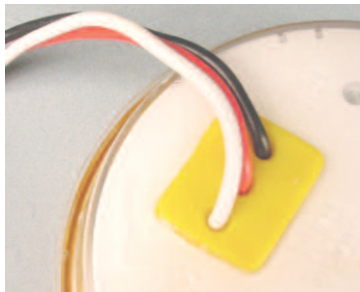

**The
Owner-
Operator's
Choice**

'Crystal-180°' Crystal Clear LED Lighting System

Posterior view - 'CRYSTAL-180°' Stop/Turn/Tail Lamp.

Isolated plug connection means less corrosion.

FEATURES

- Specialized reflector and optical lens enables 180° viewing angle
- Isolated standard plug & wiring
- Patented reflector & lens design superior in quality and brightness
- Operating range 12-38 volts

BENEFITS

- Increased visibility, increased safety
- Eliminates connector corrosion at the housing
- Increased visibility, increased safety
- Reduces inventory requirements

- Ultrasonically sealed polycarbonate lens and housing
- Low current draw

- LEDs light up faster than incandescent bulbs

- Increased safety. Vehicle brake lights come on faster in heavy traffic

- Meets both FMVSS 108 and ECE "E" photometric requirements and does not require "TOP" positioning

- Meets all regulatory requirements

- Limited Lifetime Warranty (see page 47)

- Durable longer life

LED - STOP & TAIL LAMPS (ROUND 4" DIAMETER)

Part No.		Qty/Pkg
735400	LED Lamp Sealed Stop/Turn/Tail 'CRYSTAL-180°' Red Round 4" (15-Diodes) Lamp Only	1 PC
735401	LED Lamp Sealed Turn/Tail 'CRYSTAL-180°' Amber Round 4" (15-Diodes) Lamp Only	1 PC
735403	LED Lamp Sealed Stop/Turn/Tail 'CRYSTAL-180°' Clear Lens Red Round 4" (15-Diodes) Lamp Only	1 PC
735404	LED Lamp Sealed Turn/Tail 'CRYSTAL-180°' Clear Lens Amber Round 4" (15-Diodes) Lamp Only	1 PC
735405	LED Lamp Sealed Stop/Turn/Tail 'CRYSTAL-180°' Clear Lens (Gold Reflector) Amber Round 4" (15-Diodes) Lamp Only	1 PC