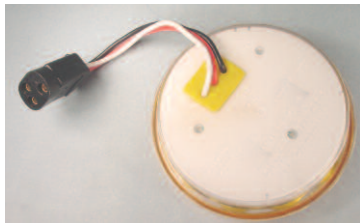

**The
Owner-
Operator's
Choice**

'Crystal-180°' Crystal Clear LED Lighting System

Posterior view - 'CRYSTAL-180°' Stop/Turn/Tail Lamp.

Isolated plug connection means less corrosion.

FEATURES

- Specialized reflector and optical lens enables 180° viewing angle
- Isolated standard plug & wiring
- Patented reflector & lens design superior in quality and brightness
- Operating range 12-38 volts

BENEFITS

- Increased visibility, increased safety
- Eliminates connector corrosion at the housing
- Increased visibility, increased safety
- Reduces inventory requirements

- Ultrasonically sealed polycarbonate lens and housing
- Low current draw

- LEDs light up faster than incandescent bulbs

- Increased safety. Vehicle brake lights come on faster in heavy traffic

- Meets both FMVSS 108 and ECE "E" photometric requirements and does not require "TOP" positioning

- Meets all regulatory requirements

- Limited Lifetime Warranty (see page 47)

- Durable longer life

LED - STOP & TAIL LAMPS (ROUND 4" DIAMETER)

Part No.		Qty/Pkg
735400	LED Lamp Sealed Stop/Turn/Tail 'CRYSTAL-180°' Red Round 4" (15-Diodes) Lamp Only	1 PC
735401	LED Lamp Sealed Turn/Tail 'CRYSTAL-180°' Amber Round 4" (15-Diodes) Lamp Only	1 PC
735403	LED Lamp Sealed Stop/Turn/Tail 'CRYSTAL-180°' Clear Lens Red Round 4" (15-Diodes) Lamp Only	1 PC
735404	LED Lamp Sealed Turn/Tail 'CRYSTAL-180°' Clear Lens Amber Round 4" (15-Diodes) Lamp Only	1 PC
735405	LED Lamp Sealed Stop/Turn/Tail 'CRYSTAL-180°' Clear Lens (Gold Reflector) Amber Round 4" (15-Diodes) Lamp Only	1 PC