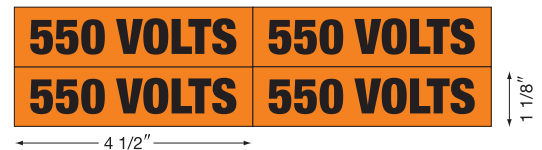

VOLTAGE MARKERS

Be Sure - Mark power lines, conduits, bus way, fuse boxes switches, electrical equipment and outlets.

Be Sure - Reduce errors, mark positively for safer, faster repair when needed.

Pressure sensitive vinyl markers adhere to the most diverse types of surfaces. Fast and easy to apply! Packaged in 25 identical cards per box.

Add suffix "D" for display pack packaging. This has 5 labels per bag.

Bag has hanging hole for rack display.

Formats Available

STYLE A - 1 MARKER 2 1/4" X 9"

STYLE B - 4 MARKERS 1 1/8" X 4 1/2"

STYLE C - 18 MARKERS 1/2" X 2 1/4"