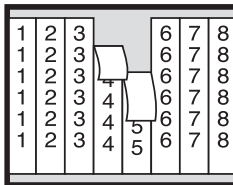

STANDARD COMBINATION WIRE MARKER PACKS

Each pack contains one card each of 25 numbers or 26 letters (A-Z) with all legends identical on each individual card.

LEGEND	Vinyl Cloth
Solid Number Cards	
1 thru 25	LWMCP-1-25
26 thru 50	LWMCP-26-50
51 thru 75	LWMCP-51-75
76 thru 100	LWMCP-76-100
101 thru 125	LWMCP-101-125
126 thru 150	LWMCP-126-150
151 thru 175	LWMCP-151-175
176 thru 200	LWMCP-176-200
and so on thru	and so on thru
576 thru 600	LWMCP-576-600
A thru Z	LWMCP-A-Z

WIRE MARKER CARDS

SOLID LETTERS

LEGEND	VINYL CLOTH	MARKERS PER CARD	
		1.50" (38mm)	
A	LWM-A	36	
B	LWM-B	36	
C	LWM-C	36	
and so on thru	and so on thru		
Z	LWM-Z	36	

25
Cards Per
Box

CONSECUTIVE NUMBERS

CONSECUTIVE NUMBERS

LEGEND	VINYL CLOTH	QUANTITY EACH			
		NUMBERS PER CARD		MARKERS PER CARD	
		1.50" (38mm)	.75" (19mm)	1.50" (38mm)	.75" (19mm)
1-33	LWM-1-33	1	2	33	66
34-66	LWM-34-66	1	2	33	66
67-99	LWM-67-99	1	2	33	66
100-124	LWM-100-124	1	2	25	50
125-149	LWM-125-149	1	2	25	50
and so on thru	and so on thru				
1999	LWM-1975-1999	1	2	20	40

LEGEND	VINYL CLOTH	SEQUENCES/CARD		MARKERS/CARD	
		1.50" (38mm)	.75" (19mm)	1.50" (38mm)	.75" (19mm)
1-3	LWM-1-3	12	24	36	72
1-4	LWM-1-4	9	18	36	72
1-5	LWM-1-5	7	14	35	70
1-6	LWM-1-6	6	12	36	72
1-8	LWM-1-8	4	8	32	64
1-9	LWM-1-9	4	8	36	72
0-9	LWM-0-9	3	6	30	60
0-10	LWM-0-10	3	6	33	66
1-10	LWM-1-10	3	6	30	60
1-12	LWM-1-12	3	6	36	72
1-16	LWM-1-16	2	4	32	64
1-18	LWM-1-18	2	4	36	72
19-36	LWM-19-36	2	4	36	72