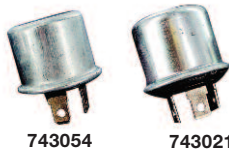

743000

743001

743094

743095

743096

743097

743100

743054

743021

LIGHTING

Licence Plate/Utility Lights

- *704808 GM License (plastic) plate lamp - 2 wire. ***NEW**
- *704810 Universal underhood & trunk light and Chrysler license & step bumper plate light. ***NEW**
- *704814 GM plastic license plate light for light truck with step bumper. Contains 2 wires. ***NEW**
- *704818 Licence plate light. Grey ABS housing with polycarbonate lens. ***NEW**
- *704819 Same as 704818 except with an attached Mounting Bracket. ***NEW**

The part numbers listed have been replaced by the following:

Old Part No.	⇒	New Part No.
764335	⇒	704810
764337	⇒	704818
764338	⇒	704819
764391	⇒	704814
764401	⇒	704808

LED Licence Plate Light

- *704812 LED Licence plate light with black plastic housing (12-diodes). Low profile universal dimensions will allow it to fit onto most vehicles and help prevent damage from dock collisions. ***NEW**

LED Safety Lights ***NEW**

- Multi-purpose Light has 2 settings: (Running & Flashing)
- 4" x 6 1/2" Dimensions
- Uses 4 'AA' Batteries (Batteries not included)
- 18-Diodes
- Available with 2 types of mounting options: Dual Magnet Mount as well as with a Mounting Bracket