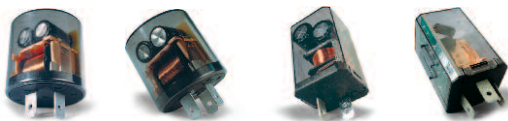

Lighting & Safety Equipment

*704808

*704810

*704814

*704818

*704819

*704812

LED Safety Lights

743021

LIGHTING

Licence Plate/Utility Lights

- *704808 GM License (plastic) plate lamp - 2 wire. ***NEW**
- *704810 Universal underhood & trunk light and Chrysler license & step bumper plate light. ***NEW**
- *704814 GM plastic license plate light for light truck with step bumper. Contains 2 wires. ***NEW**
- *704818 Licence plate light. Grey ABS housing with polycarbonate lens. ***NEW**
- *704819 Same as 704818 except with an attached Mounting Bracket. ***NEW**

LED Safety Lights ***NEW**

- Multi-purpose Light has 2 settings: (Running & Flashing)
- 4" x 6 1/2" Dimensions
- Uses 4 'AA' Batteries (Batteries not included)
- 18-Diodes
- Available with 2 types of mounting options: Dual Magnet Mount as well as with a Mounting Bracket