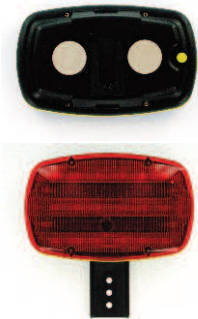

FLASHERS (12 VOLTS)

Electronic Heavy-Duty Flashers (Variable Load)

Part No.	# of Prongs	Type	Load Rating	Flashes per minute	Meets SAE...
743000	2	Round	1-10 25 Watt Lamps	60-120 FPM	J590 & J945
743001	3	Round	1-10 25 Watt Lamps	60-120 FPM	J590 & J945
743094	2	Rectangular	1-16 25 Watt Lamps	60-120 FPM	J590 & J945
743095	3	Rectangular	1-16 25 Watt Lamps	60-120 FPM	J590 & J945
743096	2	Rectangular	1-20 25 Watt Lamps	60-120 FPM	J590 & J945
743097	3	Rectangular	1-20 25 Watt Lamps	60-120 FPM	J590 & J945
743100	3	Rectangular	1-10 25 Watt Lamps	Alternating	J1054

Thermal Heavy-Duty Flashers (Variable Load)

Part No.	# of Prongs	Type	Load Rating	Flashes per minute	Meets SAE...
743054	2	Thermal (HD 552)	1-6 25 Watt Lamps	60-120 FPM	J590 & J945
743021	3	Thermal (HD 550)	1-6 25 Watt Lamps	60-120 FPM	J590 & J945